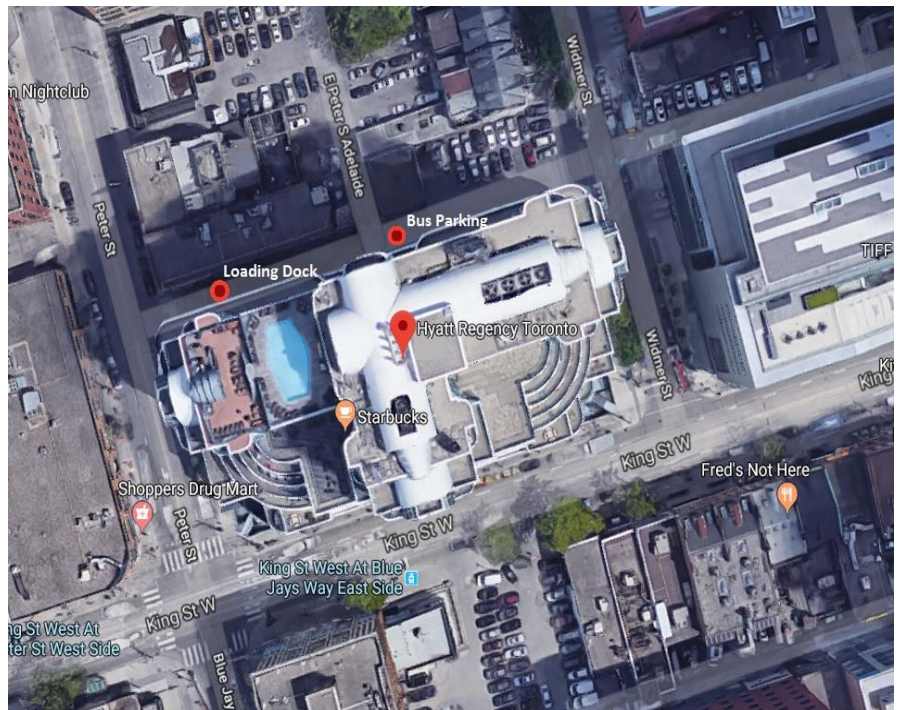

LOADING DOCK

Our loading dock is located at the back of the hotel on Lane North King East Peter. This loading dock provides access to the hotel meeting rooms and service elevators. Any load-in/load-out must be discussed prior to arrival with your Event Sales Manager to coordinate with hotel security.

This dock is a shared space so we ask for load ins/outs to be efficient. There is more flexibility after hours or on weekends.

The dock has 1 bay and is at dock height. We do not have a leveler.

Our truck height capacity is 13 feet, 10 inches. We can handle a straight axle. Semi's will not fit. The door from the Loading dock to the interior is 82 Inches by 68 Inches.

FREIGHT ELEVATOR

Our freight elevator can be accessed at the loading dock and provides access for large items up to the Mezzanine Level of the hotel. It is available at any time of the day however it is based on the availability of the King Ballroom. Any load-in/load-out must be discussed prior to arrival with your Event Sales Manager to coordinate with hotel security.

Dimensions

- The doorways to the car are 8 feet wide by 8 feet high.
- The actual cab size is 10 feet wide by 19.5 feet long.
- Cab height is same as entrance way – 8 feet.
- The maximum capacity is 4545 KG